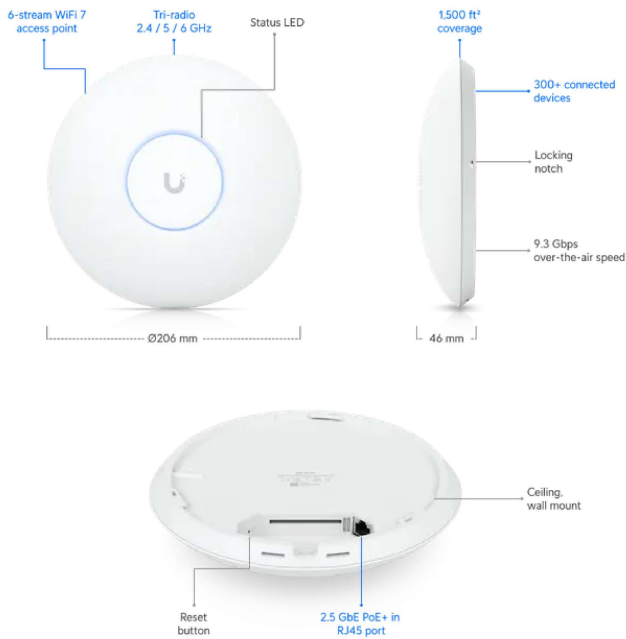

Tech Specs

UniFi UISP Branding

UniFi Cloud Gateways WiFi Switching Cloud Keys & Gateways Camera Security Door Access Phone System New Integrations Accessories

WiFi > U7 Pro

Datasheet

In The Box	Marketing Images	FAQ	Installation Guide
------------	------------------	-----	--------------------

Mechanical

Dimensions	Ø206 x 46 mm (Ø8.1 x 1.8")
Weight	680 g (1.5 lb)
Enclosure material	Polycarbonate, metal
Mount material	Stainless steel (SUS304), galvanized steel (SGCC)

Hardware

Networking interface	(1) 1/2.5 GbE RJ45 port
Management interface	Ethernet
Power method	PoE+
Power supply	UniFi PoE switch
Supported voltage range	44—57V DC
Max. power consumption	21W
Max. TX power	
2.4 GHz	22 dBm
5 GHz	26 dBm
6 GHz	23 dBm