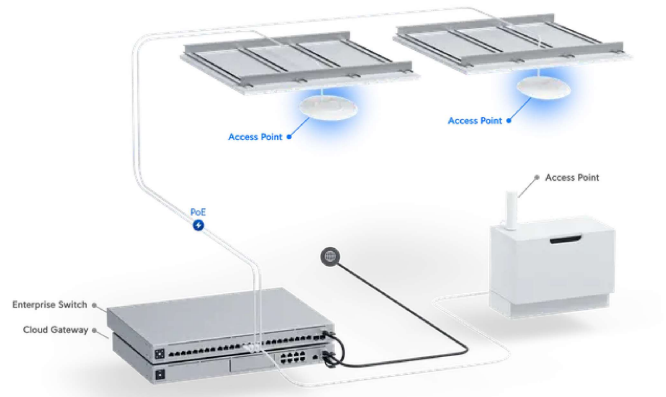

Tech Specs

UniFi UISP Branding

UniFi Cloud Gateways WiFi Switching Cloud Keys & Gateways Camera Security Door Access Phone System New Integrations Accessories

WiFi > U7 Pro

Datasheet

In The Box	Marketing Images	FAQ	Installation Guide
------------	------------------	-----	--------------------

Mechanical

Dimensions	Ø206 x 46 mm (Ø8.1 x 1.8")
Weight	680 g (1.5 lb)
Enclosure material	Polycarbonate, metal
Mount material	Stainless steel (SUS304), galvanized steel (SGCC)

Hardware

Networking interface	(1) 1/2.5 GbE RJ45 port
Management interface	Ethernet
Power method	PoE+
Power supply	UniFi PoE switch
Supported voltage range	44—57V DC
Max. power consumption	21W
Max. TX power	
2.4 GHz	22 dBm
5 GHz	26 dBm
6 GHz	23 dBm